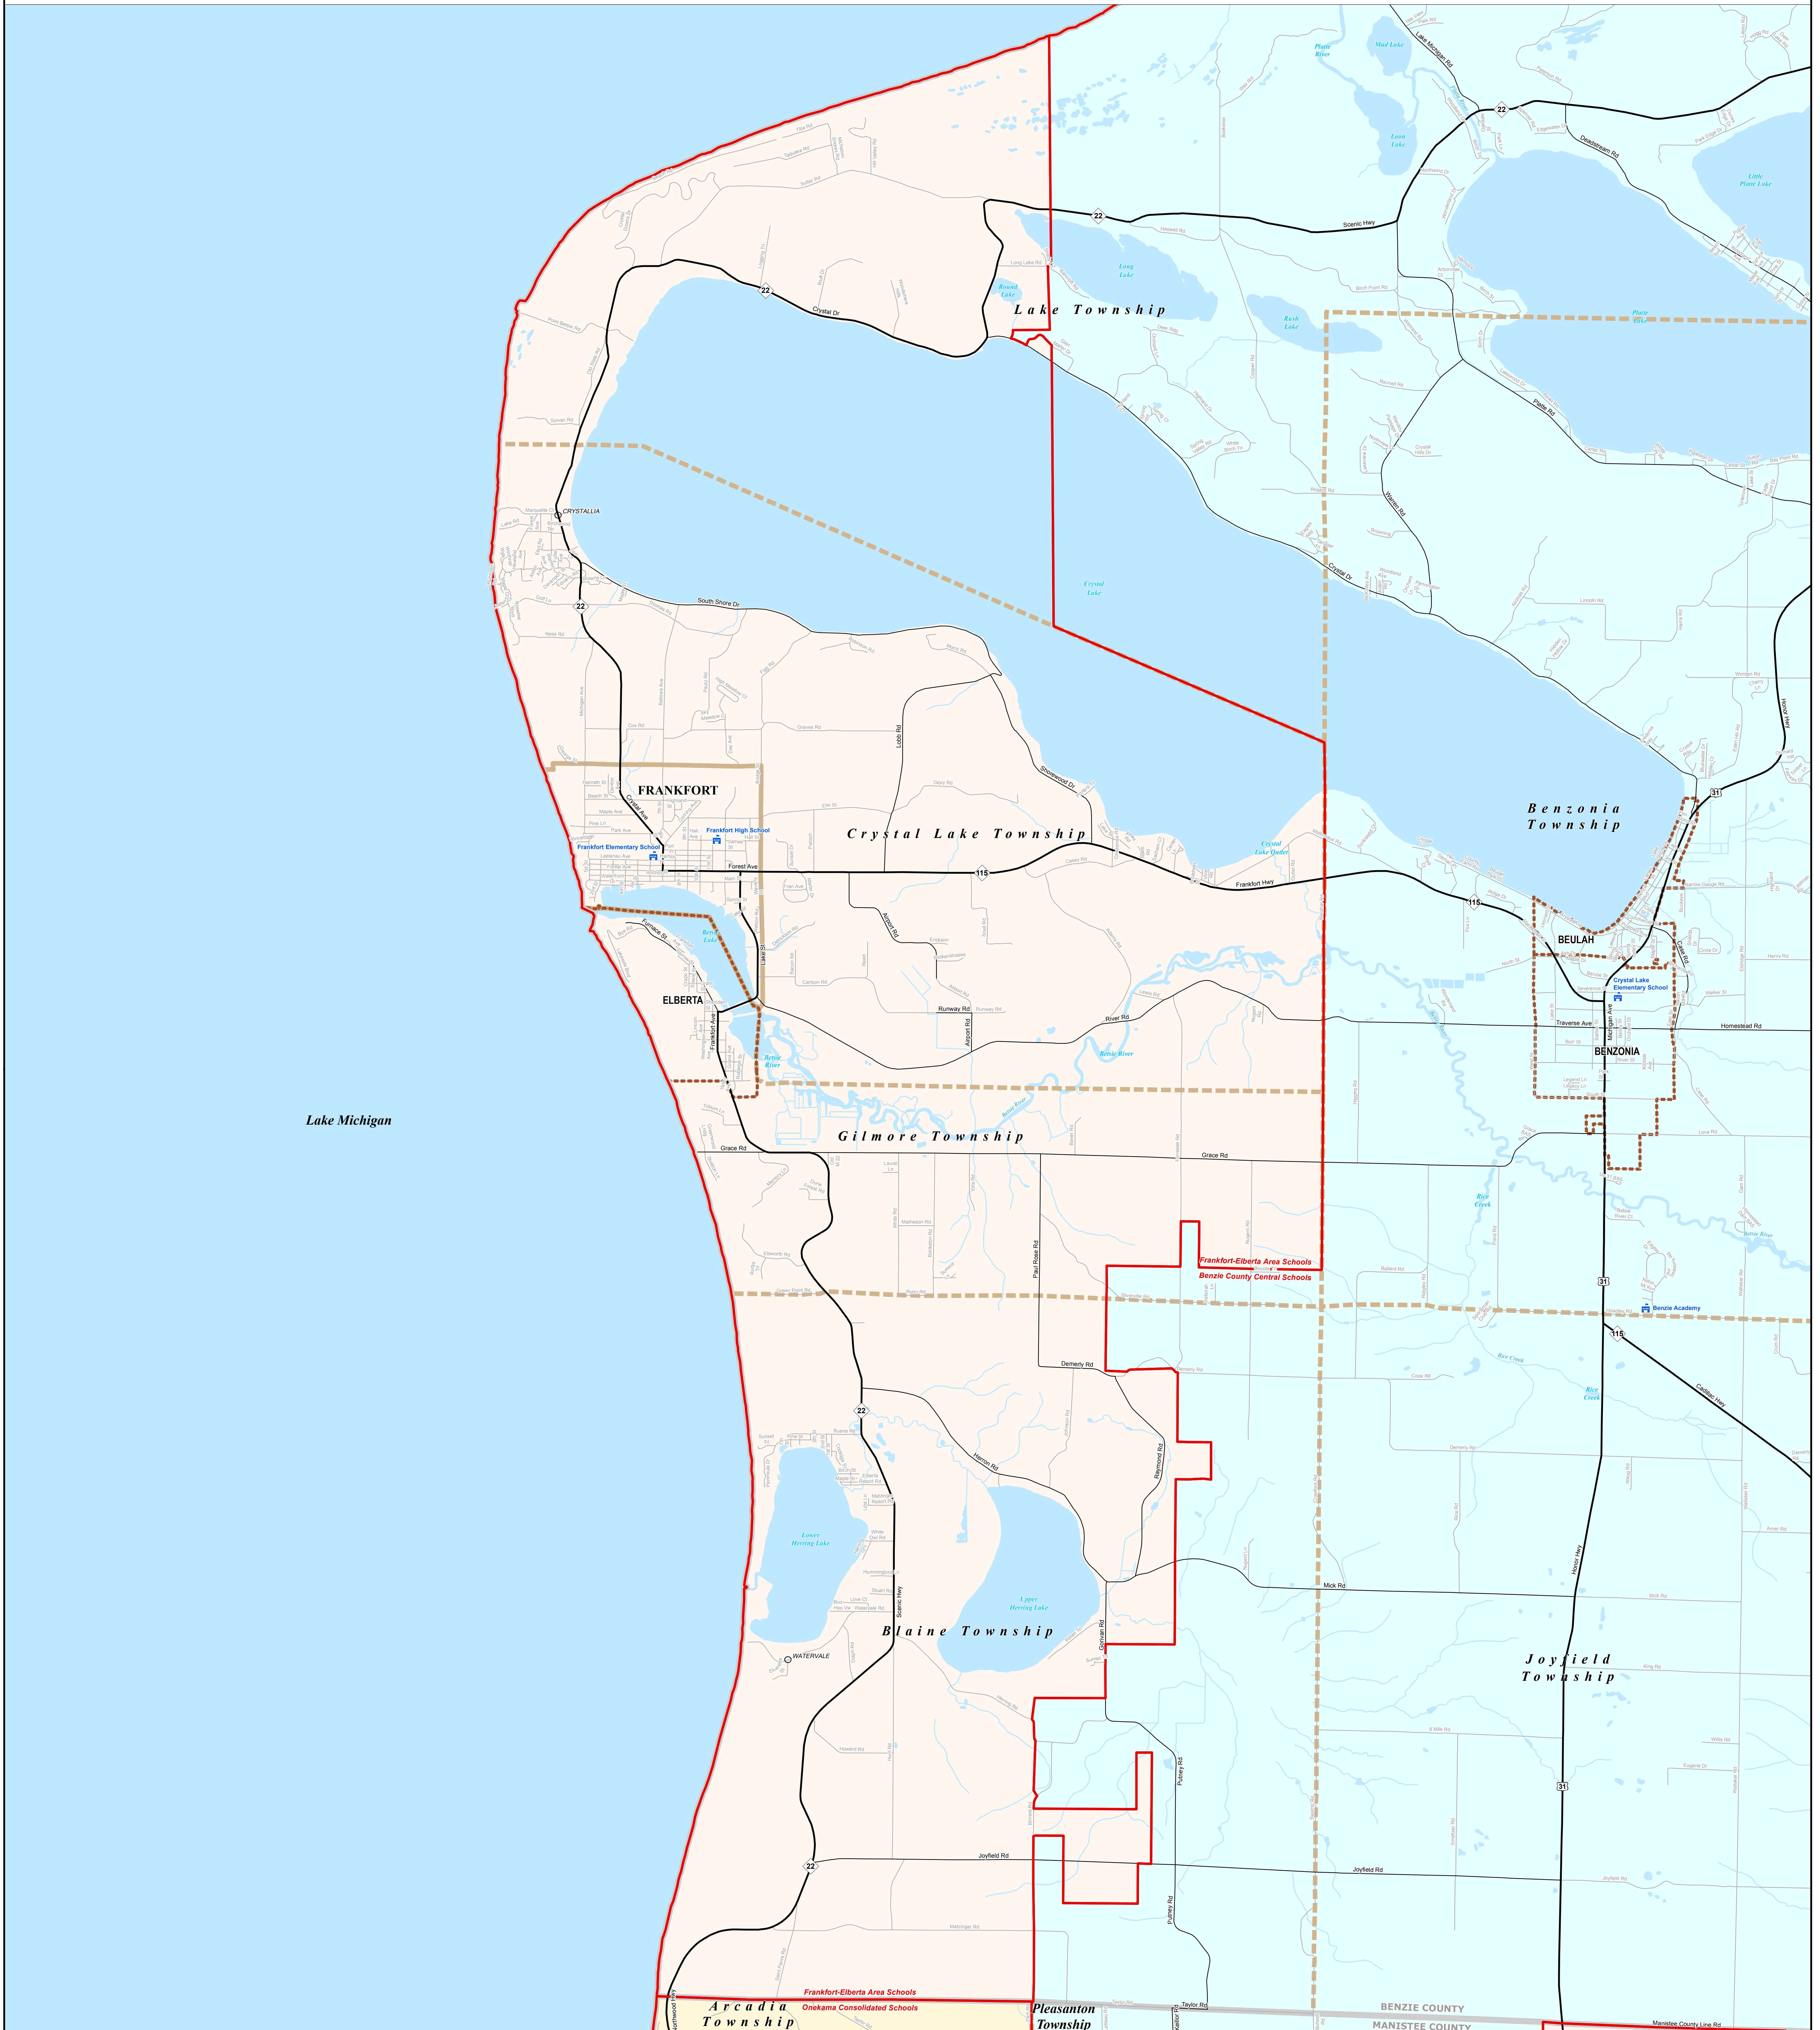

FRANKFORT-ELBERTA AREA SCHOOLS

Traverse Bay Area ISD

0 0.25 0.5 1 Miles

*Note: Non K-12 School Districts identified with Asterisk (*) in Name

11/14/13

Legend	
School District	School District
County	Unincorporated Place
City	School
Township	Freeway
Village	Primary Road
Census Designated Place	Local Road
Railroad	Water Feature
River, Stream, or Drain	

Source: Michigan Geographic Framework, v13a